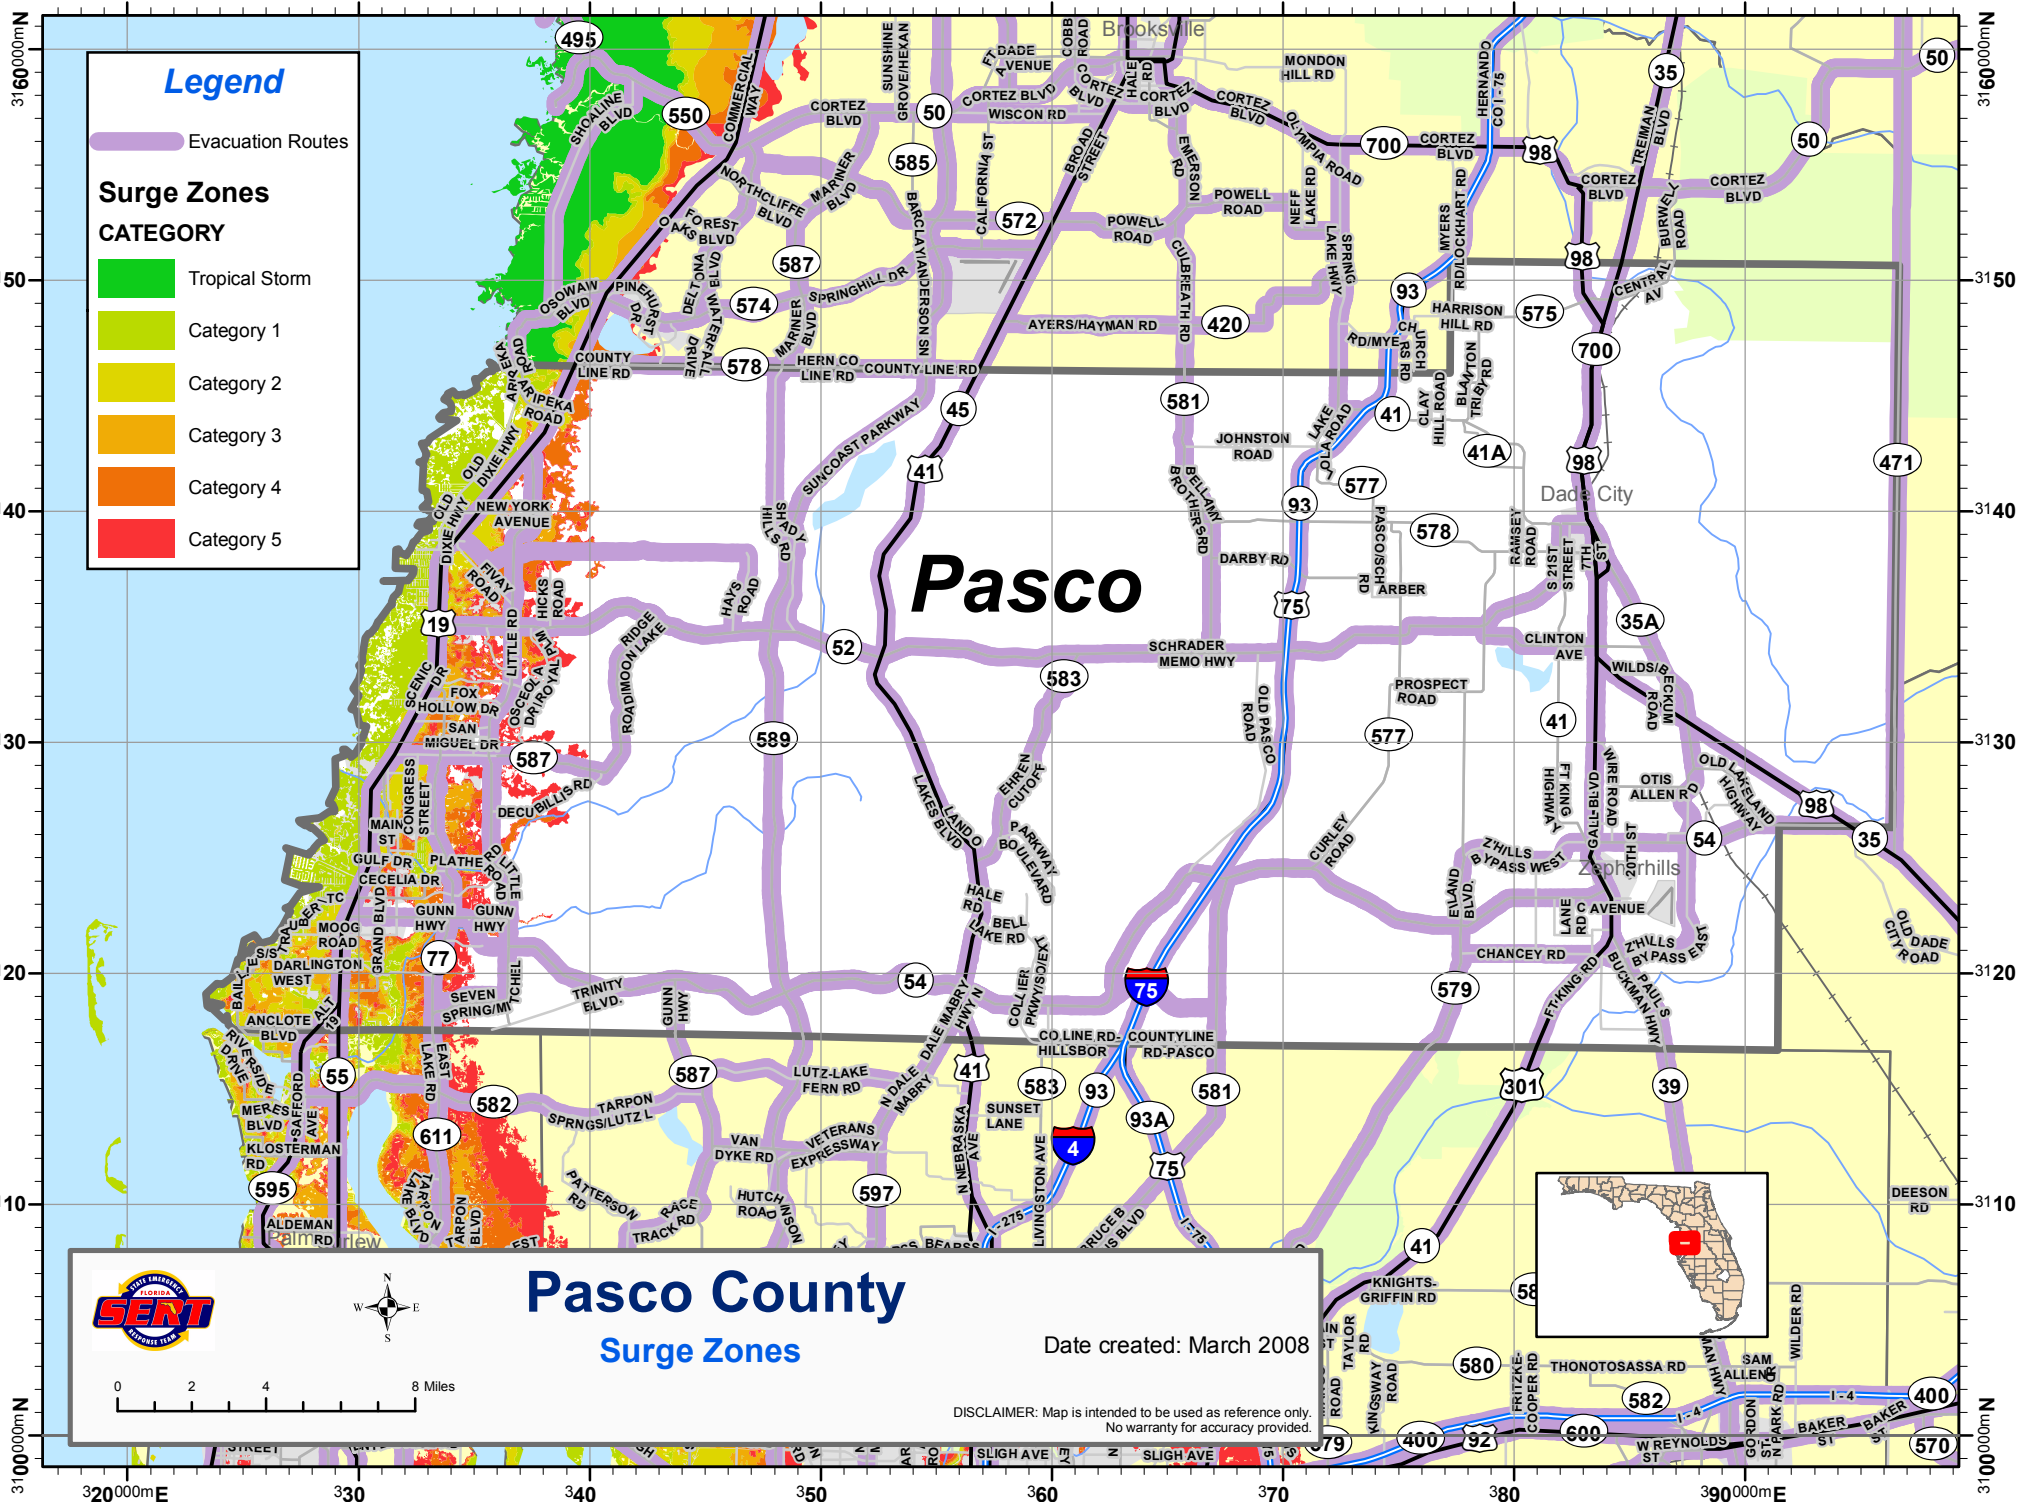

320000mE 330 340 350 360 370 380 390000mE

Legend

Evacuation Routes

Surge Zones

CATEGORY

- Tropical Storm
- Category 1
- Category 2
- Category 3
- Category 4
- Category 5

Pasco

Pasco County Surge Zones

Date created: March 2008

DISCLAIMER: Map is intended to be used as reference only. No warranty for accuracy provided.

320000mE 330 340 350 360 370 380 390000mE

3160000mN 3150 3140 3130 3120 3110 3100000mN